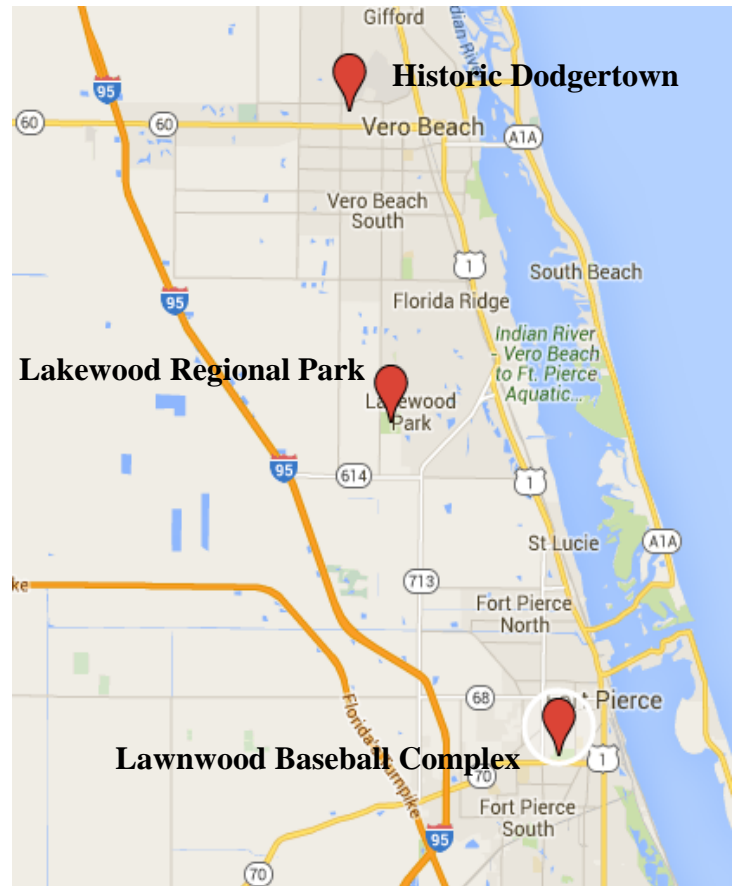

Directions to Alternate Playing Sites

Lakewood Park

5990 Emerson Rd.
Fort Pierce, FL 34951

Via I-95

1. Take I-95 to Exit 138 (Indrio Rd)
2. Take Indrio Rd. East for 2 miles and turn left at Emerson Rd.
3. Take Emerson Rd for 1.5 miles. The complex will be on the right.

Via US1

1. Take US1 to Indrio Rd.
2. Go West on Indrio Rd for 3.6 miles and go right at Emerson Rd
3. Take Emerson Rd for 1.5 miles. The complex will be on the right.

Lawnwood Baseball Complex

1302 Virginia Ave.
Fort Pierce, FL 34945

Via I-95

1. Take I-95 to exit 129 (FL-70/Okeechobee Rd.)
2. Take FL-70/Okeechobee Rd East for 3 miles.
3. Turn left at S 19th St.

Via US1

1. Take US1 to Virginia Ave. Go West on Virginia Ave. for 1 mile
2. Turn right onto S 19th St.

Directions to Alternate Playing Sites

South County Park

800 20th Ave. SW
Vero Beach, FL. 32962

From Historic Dodgertown

1. Turn Right on Aviation Blvd.
2. Take Aviation Blvd. for .7 miles, and veer right at the next stop light (27th Ave).
3. Take 27th Ave for 3 miles to 1st Street SW.
4. Turn left on 1st Street SW.
5. Take 1st Street SW for .5 miles to 20th Ave. SW.
6. Turn right on 20th Ave. SW
7. South County Park will be on the left after .7 miles.